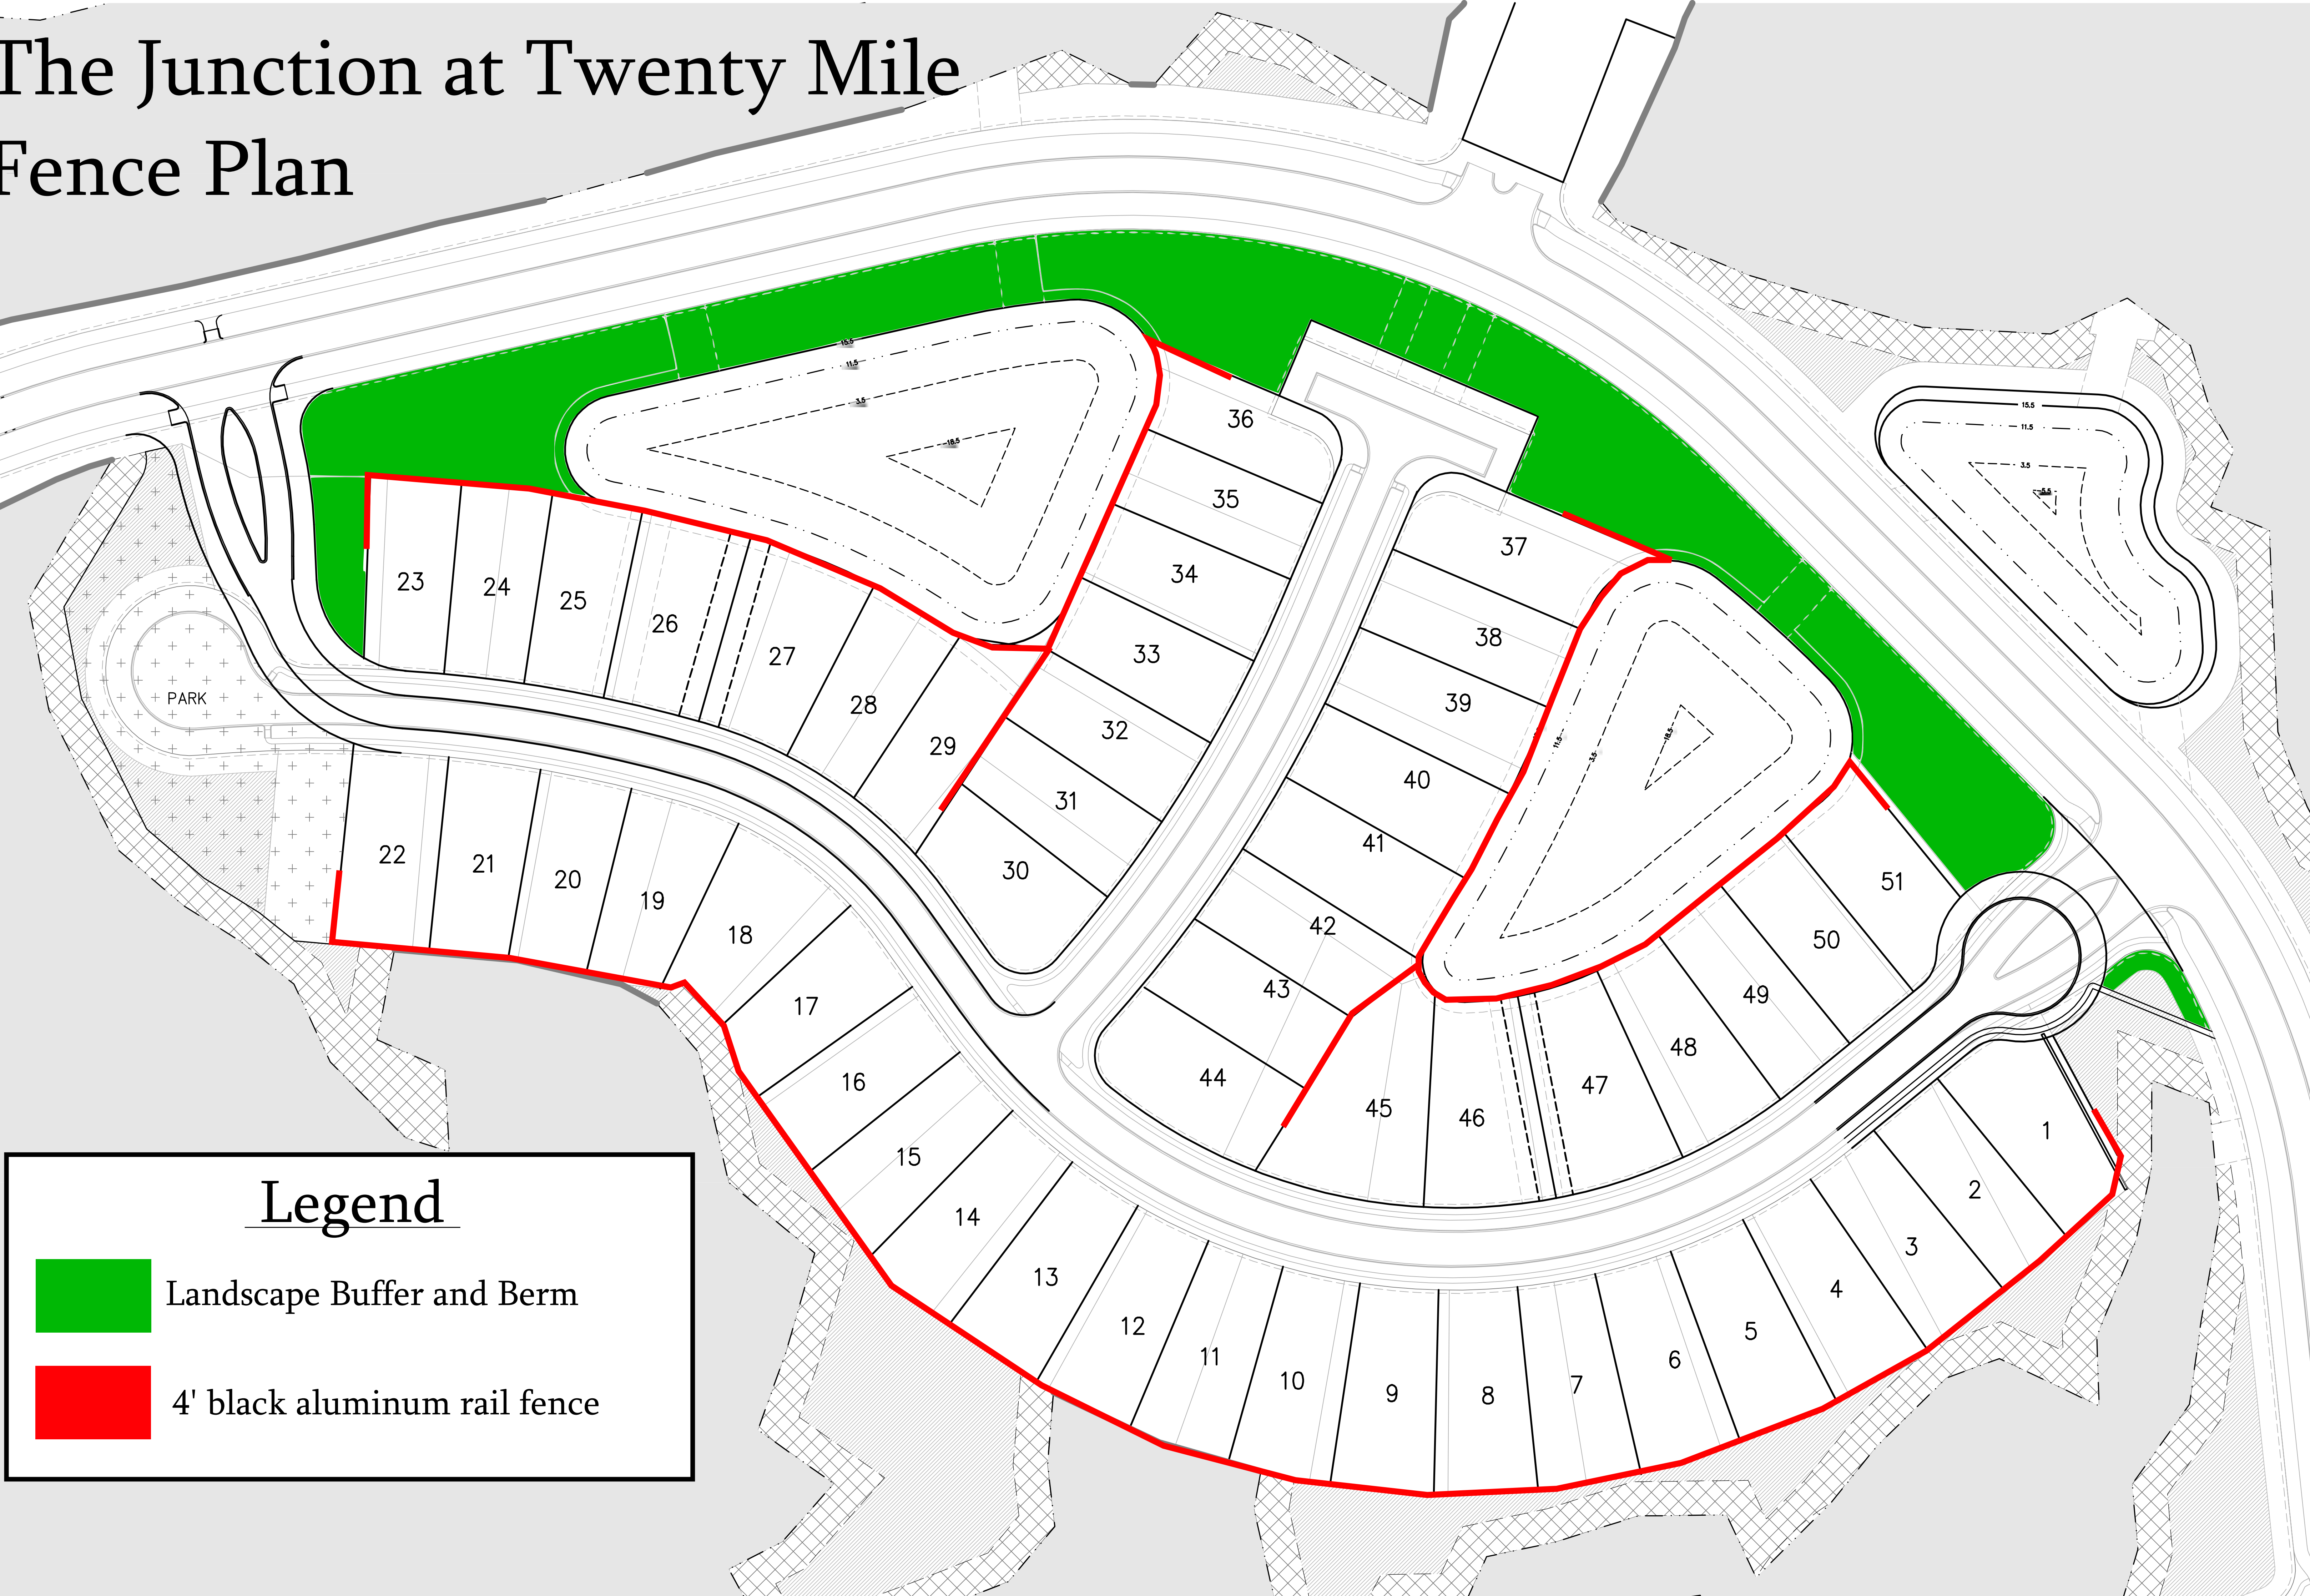

The Junction at Twenty Mile Fence Plan

Legend

-  Landscape Buffer and Berm
-  4' black aluminum rail fence